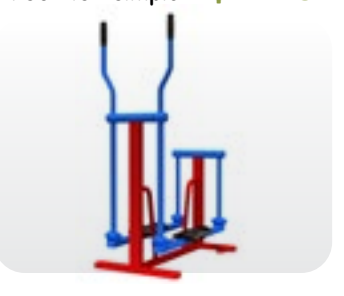

F30249I quadruple • \$ 2 295

F30249I double • \$ 1 795

F30249C double • \$ 3 695

F30249C simple • \$ 2 195

CUSTOMIZED INDOOR GAMES

HERE IS AN EXAMPLE OF WHAT WE CAN DO.

ALL OUR INDOOR GAME MODULES ARE CUSTOMIZED ACCORDING TO YOUR NEEDS AND DIMENSIONS.